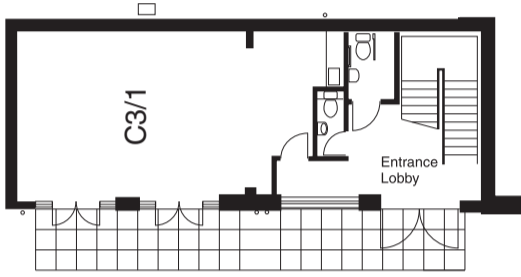

## Net Internal Area

**1,046.00 SQFT ~ 97.17 SQM**

OFFICE	SQ FT	SQ M
C3/1	456.00	42.36
C3/2	590.00	54.81
<b>SUB TOTAL</b>	<b>1,046.00</b>	<b>97.17</b>

Ground Floor

First Floor