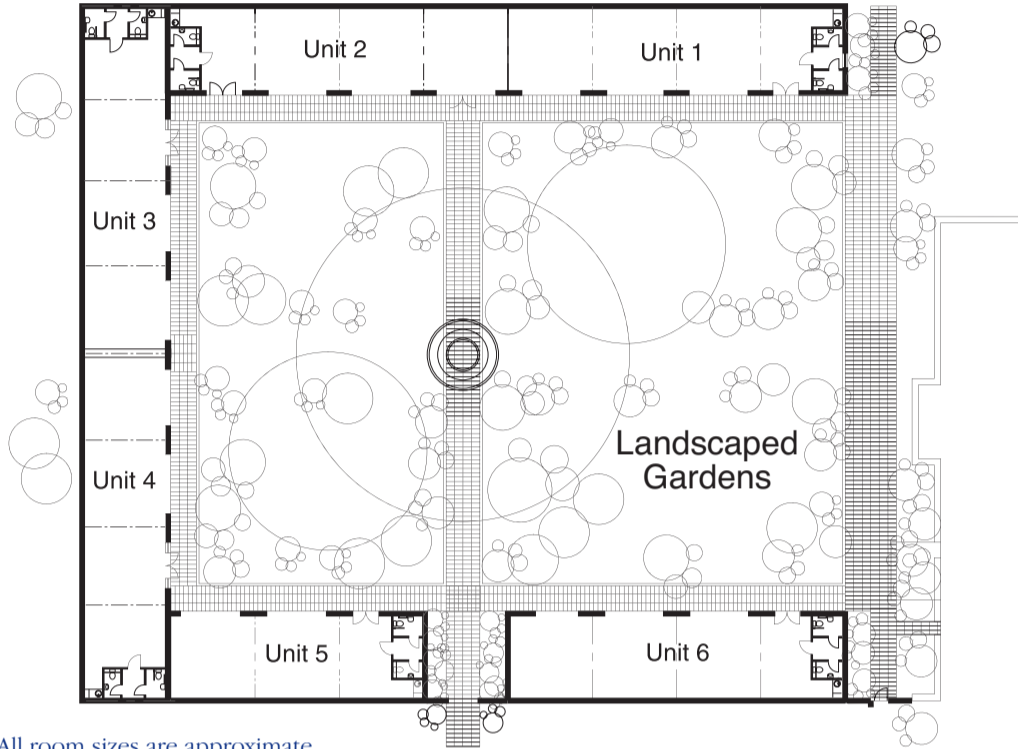

Net Internal Area

UNIT	SQFT	SQM	PARKING SPACES
1	1,436	133.40	5
2	1,391	129.22	6
3	1,444	134.14	6
4	1,457	135.35	6
5	1,018	94.57	4
6	1,432	133.03	6

Units 1 & 2 and 3 & 4 can be combined

All room sizes are approximate.