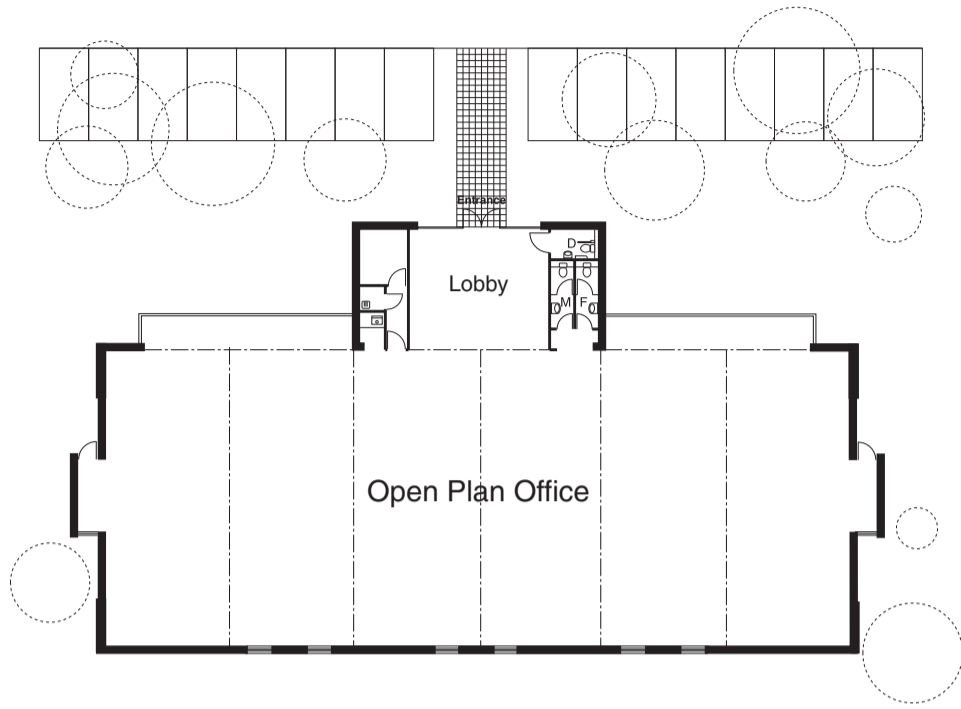

# Net Internal Area

6,966.00 SQFT ~ 622.11 SQM

All room sizes are approximate.